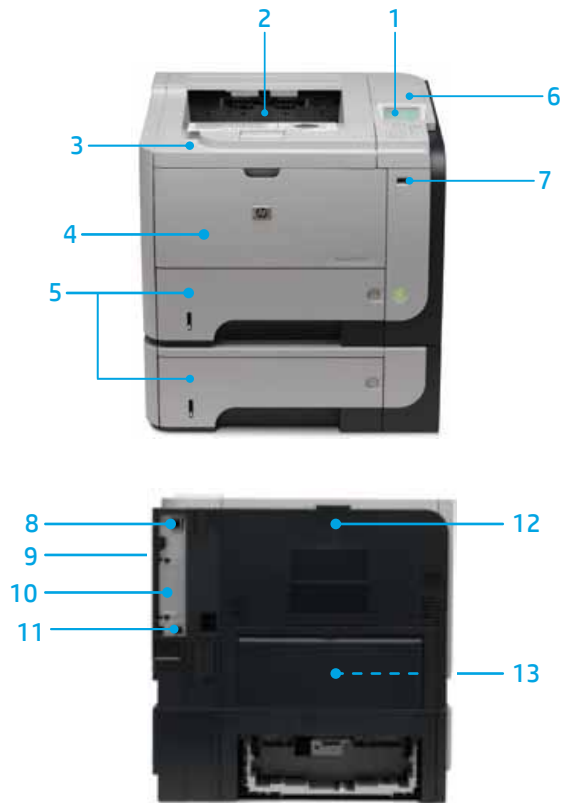

HP LaserJet Enterprise P3010 Printer Series

1. 1 Intuitive control panel with four-line LCD display, 10-number key pad, and **Show-Me-How** menu
2. 2 250-sheet top output bin
3. 3 One-door access to the easy-to-install print cartridge
4. 4 100-sheet multipurpose tray handles a variety of special papers
5. 5 Two 500-sheet input trays for a 1,100-sheet total input capacity
6. 6 Hardware integration pocket for connecting optional HP and partner solutions
7. 7 Host USB 2.0 port for walk-up USB printing⁵
8. 8 HP Jetdirect 10/100/1000 Ethernet embedded print server
9. 9 128 MB memory expandable to 640 MB, and a 540 MHz processor
10. 10 Two internal accessory ports for connecting HP or partner solutions
11. 11 One open EIO slot
12. 12 Hi-Speed USB 2.0 port for direct connection to printer
13. 13 100-sheet straight-through path supports special papers
14. 14 Built-in automatic two-sided printing

HP LaserJet Enterprise P3015x Printer shown

Series at a glance

	P3015n Printer	P3015dn Printer	P3015x Printer
Part number	CE527A	CE528A	CE529A
Control panel	4-line LCD display, 10-key pad	4-line LCD display, 10-key pad	4-line LCD display, 10-key pad
Hardware integration pocket	✓	✓	✓
100-sheet multipurpose tray 1, 500-sheet tray 2	✓	✓	✓
500-sheet tray 3	Optional	Optional	✓
500-sheet tray 4	Optional	Optional	Optional
HP Jetdirect 10/100/1000 Ethernet print server	Optional	Embedded	Embedded
Automatic two-sided printing	No	✓	✓
Memory	128 MB (expandable up to 640 MB)	128 MB (expandable up to 640 MB)	128 MB (expandable up to 640 MB)
ENERGY STAR® qualified	No	✓	✓

⁵ Compatible with most USB 2.0 certified, 128 MB to 2 GB NAND Flash Memory Devices.